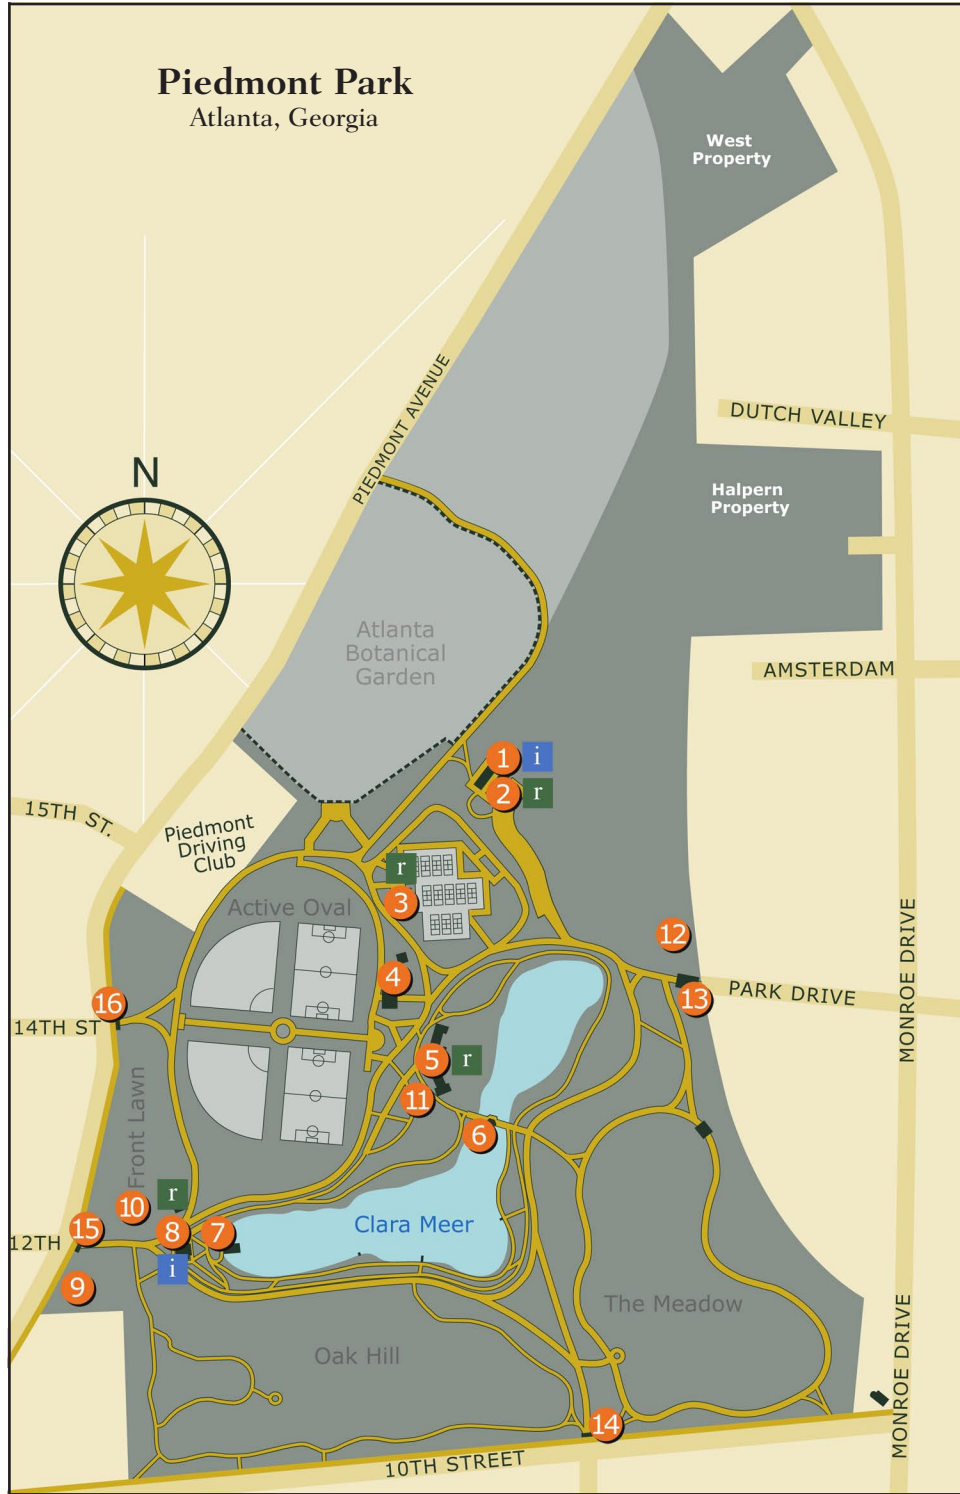

Piedmont Park

Atlanta, Georgia

- | | |
|--------------------------------|---------------------------------|
| 1 - PPC Administrative Offices | 10 - Noguchi Playscape |
| 2 - Magnolia Hall | 11 - Saturn Playground |
| 3 - Tennis Center | 12 - Piedmont Dog Park |
| 4 - Picnic Shelters | 13 - Park Drive Bridge Entrance |
| 5 - Swimming Center | 14 - Charles Allen Drive Gate |
| 6 - Gazebo | 15 - 12th Street Gate |
| 7 - Clara Meer Dock | 16 - 14th Street Gate |
| 8 - Visitor Center | r - restrooms |
| 9 - PPC Community Center | i - information |